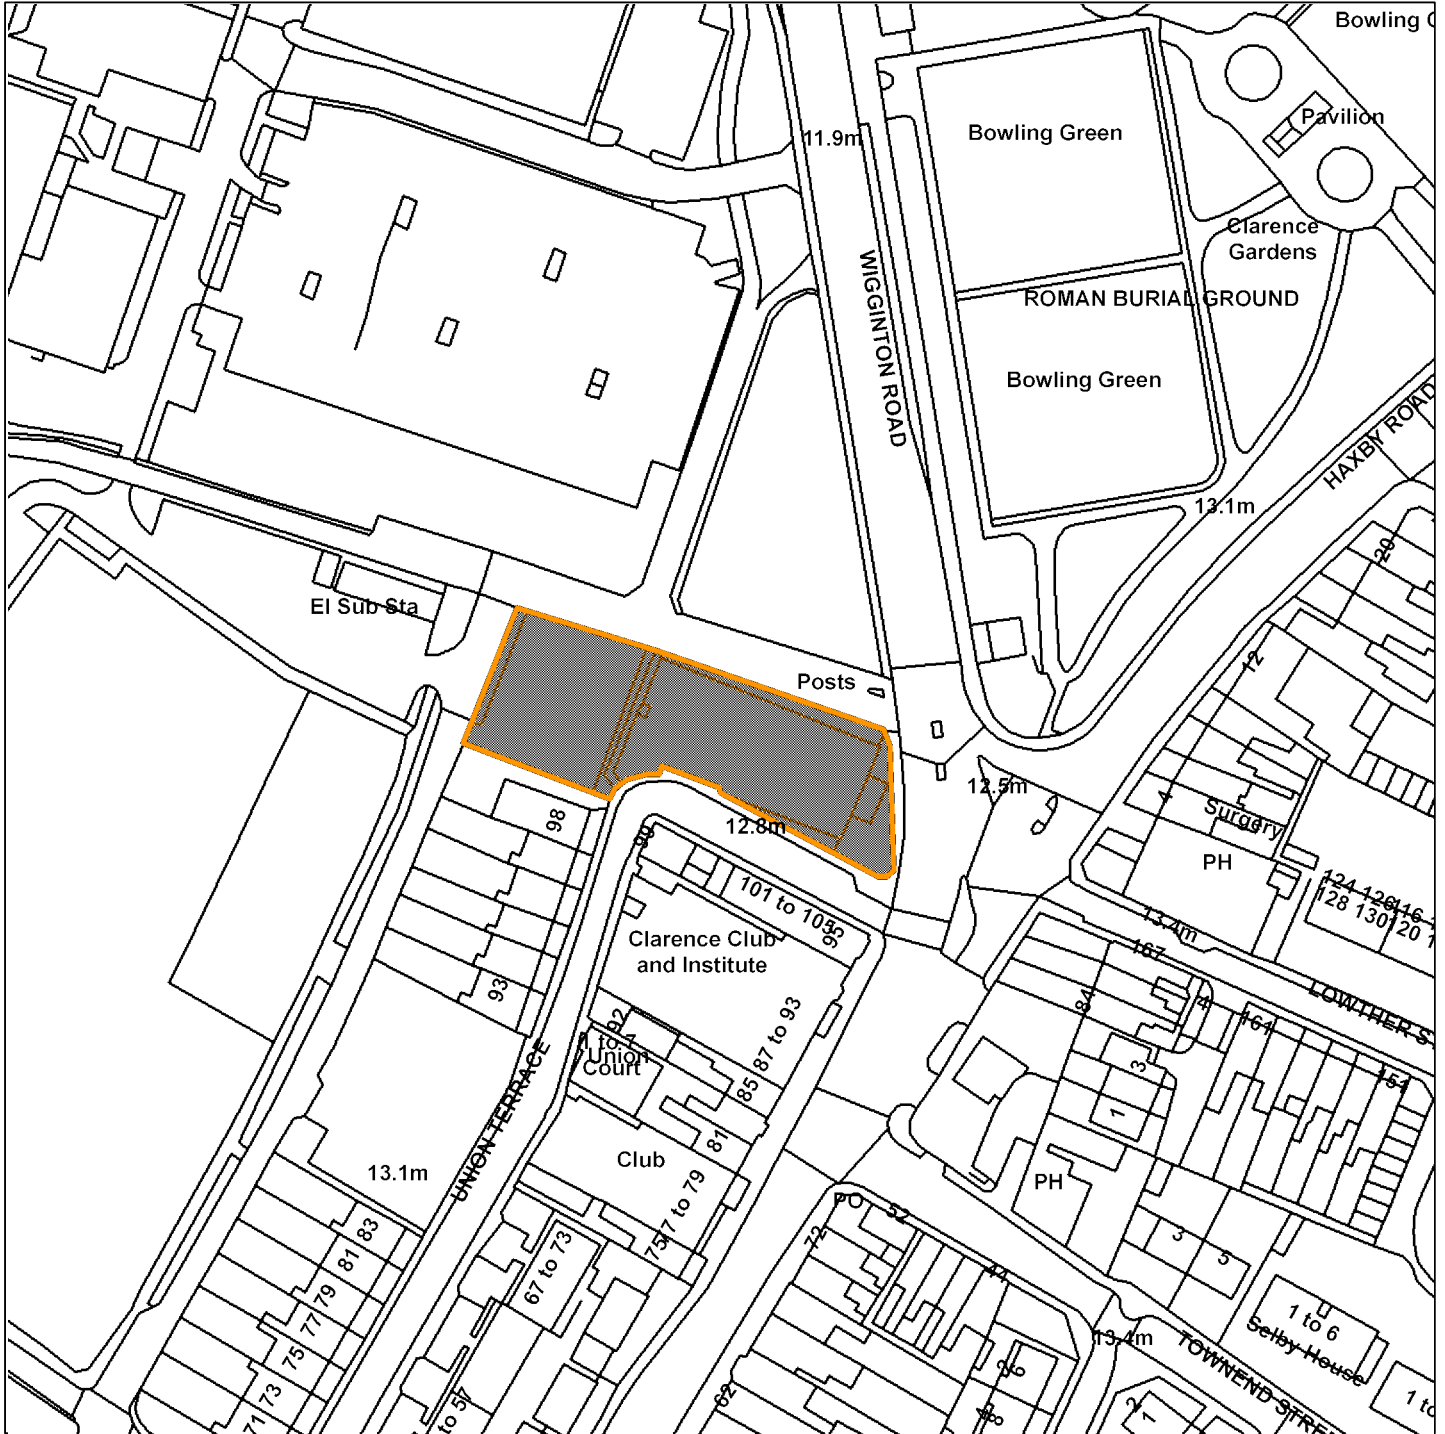

15/02834/LBC

Groves Chapel, Union Terrace

Scale : 1:1205

Reproduced from the Ordnance Survey map with the permission of the Controller of Her Majesty's Stationery Office © Crown Copyright 2012.

Unauthorised reproduction infringes Crown Copyright and may lead to prosecution or civil proceedings.

Organisation	Not Set
Department	Not Set
Comments	Location Plan
Date	29 February 2016
SLA Number	Not Set